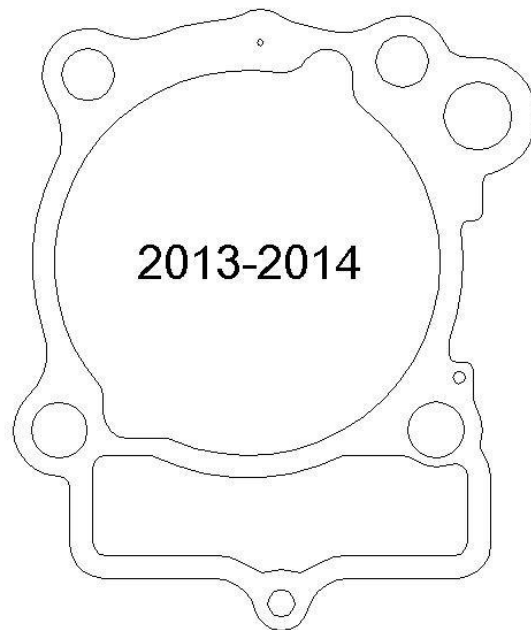

Assembly instructions

Following this RMZ 250 model year indication when you mount the base gasket.